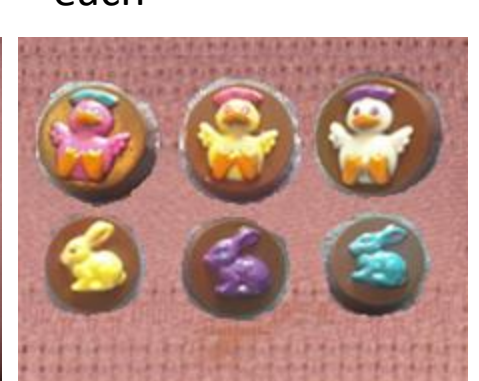

1. "He is Risen" Crosses
\$.25 each /5 for \$1.00

2. Chocolate covered
pretzels \$0.75 each

3. Baby Lambs
\$0.75 each

4. Suckers Shapes
\$1.00 each

5. Pretzel Bunny Suckers
\$1.00 each

6. Easter Bars \$1.25
each

7. Little Bunnies
\$1.25 each

8. Basket Bunnies
\$1.25 each

9. Half Duck \$1.50

10. Chocolate Covered
Oreos- 2 for \$1.50

11. Boy and Girl
Lambs \$1.75 each

12. Big Rabbits
\$1.75 each

13. Solid Half Crosses
\$1.75 each

14. Solid Lambs
\$2.00 each

15. Big Bunny Suckers
\$2.00 each

16. Assorted Shapes
(Bag of 16) \$2.00

17. Easter Puzzle
\$3.00

18. Solid Ducks \$3.00
each

19. Big Solid Duck
\$3.00

20. "Jesus is the Key"
\$4.50 each